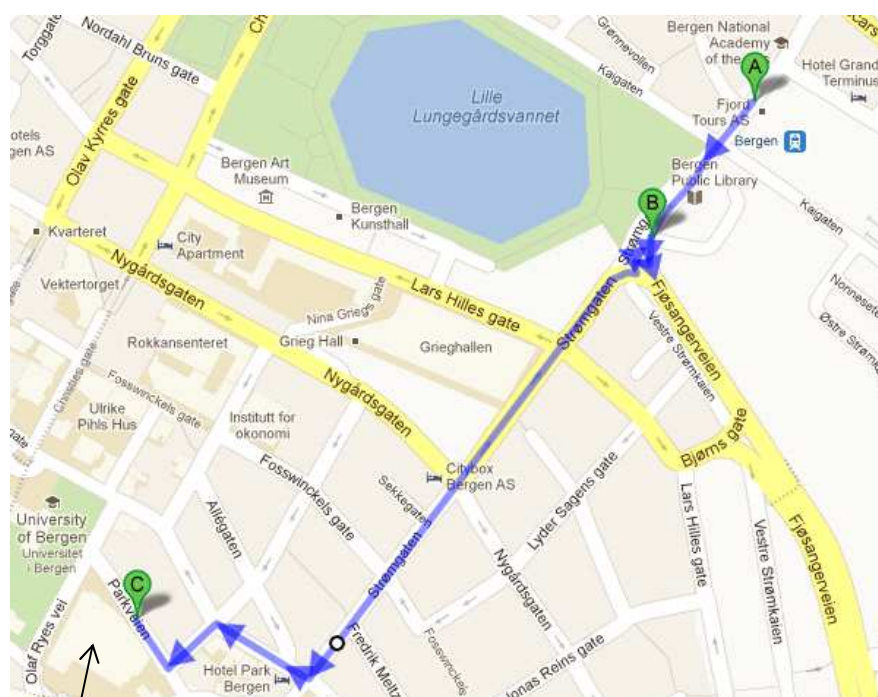

Directions to the Student Centre and Sammen's Housing Reception

The Student Centre, Parkveien 1

Sammen's Housing Reception is located on the main campus, at the Student Centre (campus map no. 14)

Upon arrival, all new students must go to Sammen's Housing Reception in the Student Centre to check in and obtain a room key before going to their respective student hostels.

How to get to the Student Centre

From the airport to the bus station

Via Flybussen:

Take Flybussen (the airport bus) to the central bus station in the sentrum (city centre). The central bus station is attached to a mall called Bergen Storsenter. It looks more like a bus terminal outside the mall than a typical bus station. The stop name for the central bus station is listed on Flybussen as Bergen Storsenter. You can tell the bus driver you are going to the bus station or Bergen Storsenter. (S)he can then let you know when to get off the bus.

Via Bybanen (the Bergen light rail):

The Bergen lufthavn Bybane stop is easily accessible down the escalator outside the airport terminal. Buy a ticket at the Skyss ticket machine near the exit before leaving the airport. From the Bergen lufthavn stop, ride Bybanen (in the direction of Byparken) all the way to the central bus station (Bystasjonen). Information about ticket pricing and how to buy tickets is available at: www.skyss.no/en/tickets-and-prices/buying-tickets/

The Student Centre

A From the train station: Follow 'Strømgaten' in a straight line. The bus station will be on your left at the next intersection.

B From the bus station: Cross the road at the intersection and follow 'Strømgaten' in a straight line until you get to 'Allégaten'. Turn right onto 'Allégaten', and continue onto 'Harald Hårfagres gate' after just a few metres. Turn left onto 'Hans Holmboes gate', then turn right onto 'Parkveien'.