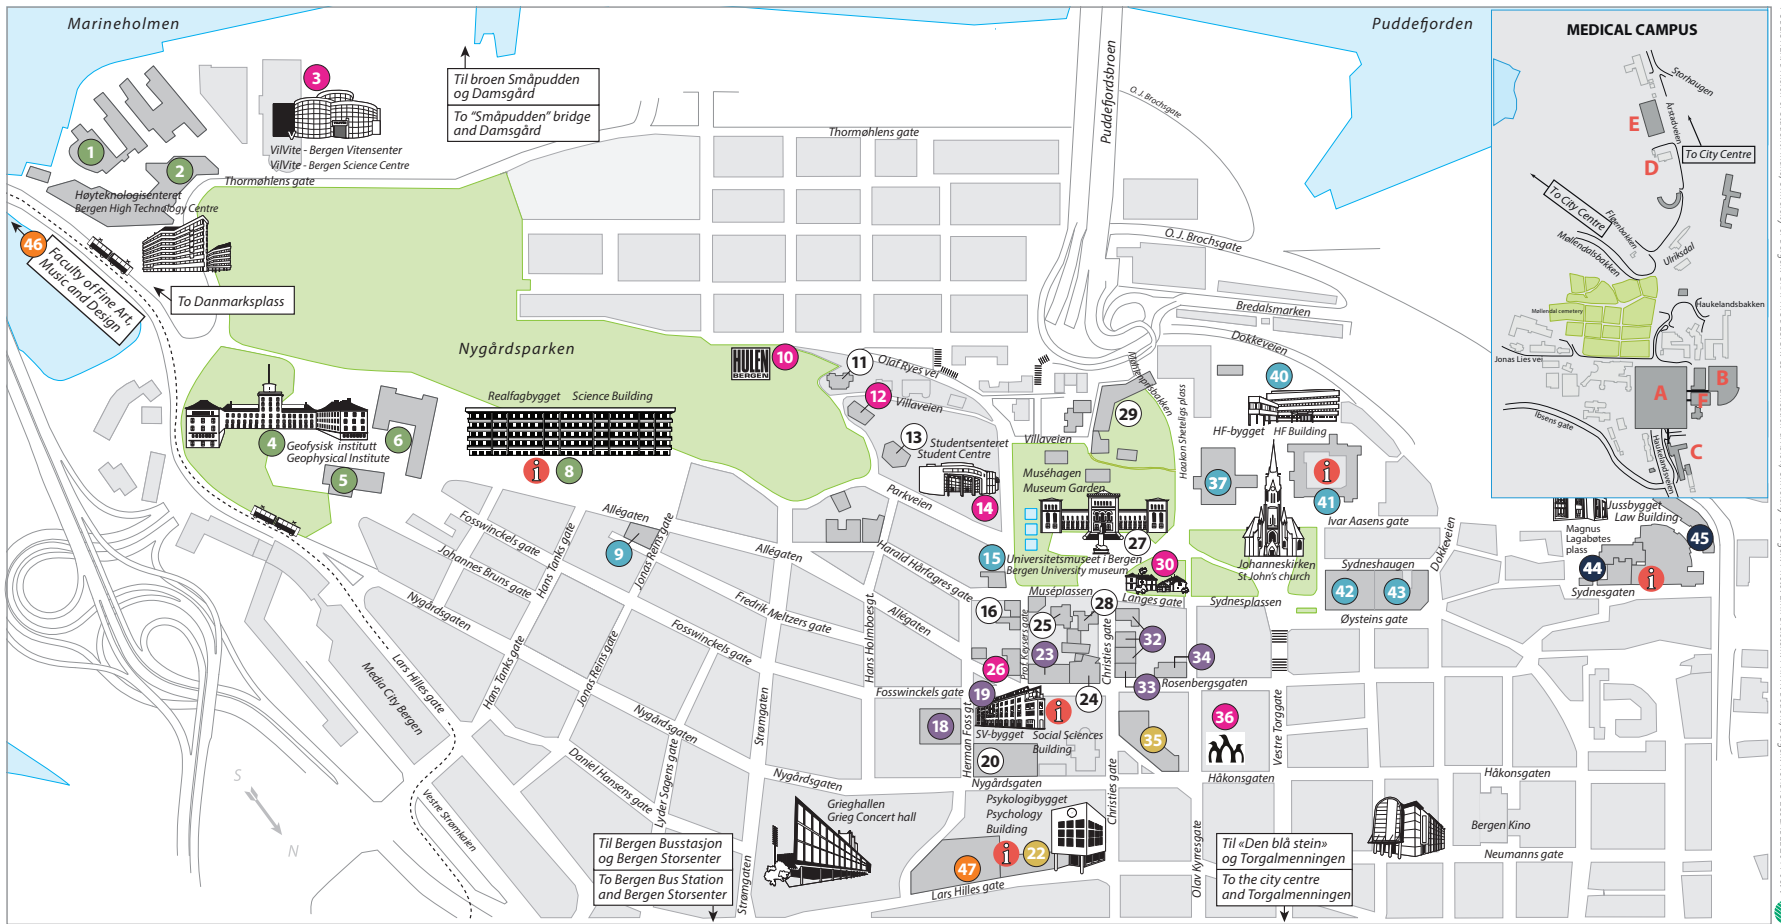

Faculty of Fine Art, Music and Design

- 46 Faculty Administration, Møllendalsveien 61 (off map)
- 47 The Grieg Academy (Department of Music), Lars Hiller gate 3

Faculty of Humanities

- 15 Faculty administration offices, Harald Hårfages gate 1
- 40 HF Building/Sydneshaugen 7: Department of Foreign Languages, Department of Linguistics, Literary and Aesthetic Studies
- 41 Information Centre: Sydneshaugen School, Sydneshaugen 9
- 42 Department of Philosophy, Sydneshaugen 12-13
- 43 Department of Archaeology, History, Cultural Studies and Religion, Øysteins gate 1

Faculty of Law

- 44 Information Centre: Law Building, Magnus Lagabøtes plass 1
- Faculty administration offices
- 45 Law Building 2, Jekteviksbakken 31

Faculty of Mathematics and Natural Science

- 1 Department of Biology, Thormøhlens gate 53 A/B
- 2 Bergen High Technology Centre, Thormøhlensgate 55: Department of Molecular Biology, Department of Informatics
- 3 VILVITE, Bergen Science Centre, Thormøhlens gate 1
- 4 Geophysical Institute, Allégaten 70. Bjerknes Centre for Climate Research, Jahnebakken 5
- 5 Auditoriefløyen, Allégaten 66
- 6 Department of Physics and Technology, Allégaten 55
- 8 Information Centre: Science Building, Allégaten 41: Department of Earth Science Department of Chemistry Department of Mathematic