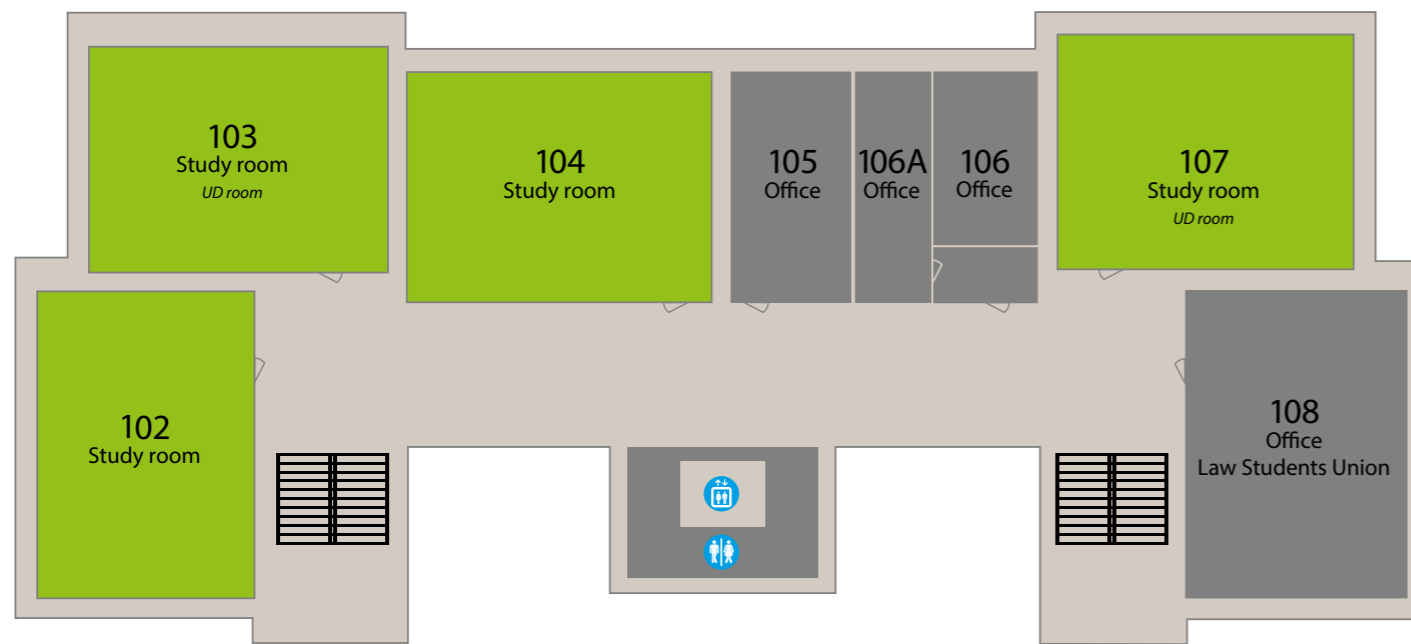

Group work room 1-5 (405-407, 409 and 410)

### 1

### Opening hours

**For all:**  
 Entrance doors and study rooms at Dragefjellet skole and JUS1  
 Monday–Thursday 7.30am–7pm  
 Friday 7.30am–3pm  
 Saturday 7.30am–2pm  
 Sunday closed

**For students with a key card:**  
**Dragefjellet skole**  
 Monday–Friday 7.30am–10.30pm  
 Saturday 7.30am–3.30pm  
 Sunday closed