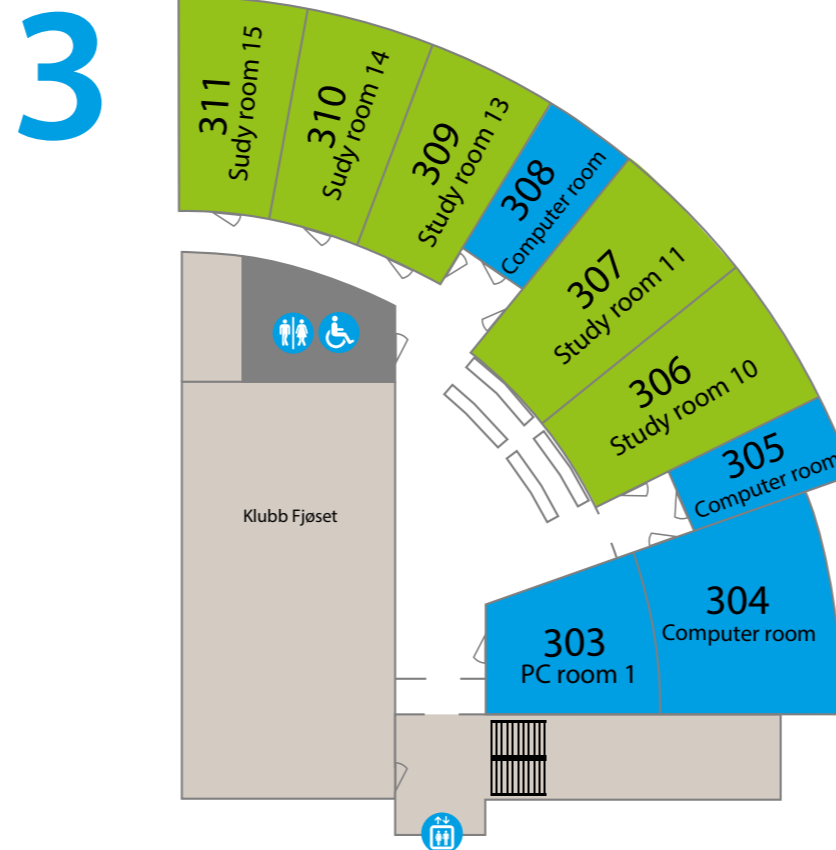

Group work room 1-5 (405-407, 409 and 410)

### Opening hours

**For all:**  
 Entrance doors and study rooms at Dragefjellet skole and JUS1  
 Monday–Thursday 7.30am–7pm  
 Friday 7.30am–3pm  
 Saturday 7.30am–2pm  
 Sunday closed

**For students with a key card:**  
**Dragefjellet skole**  
 Monday–Friday 7.30am–10.30pm  
 Saturday 7.30am–3.30pm  
 Sunday closed