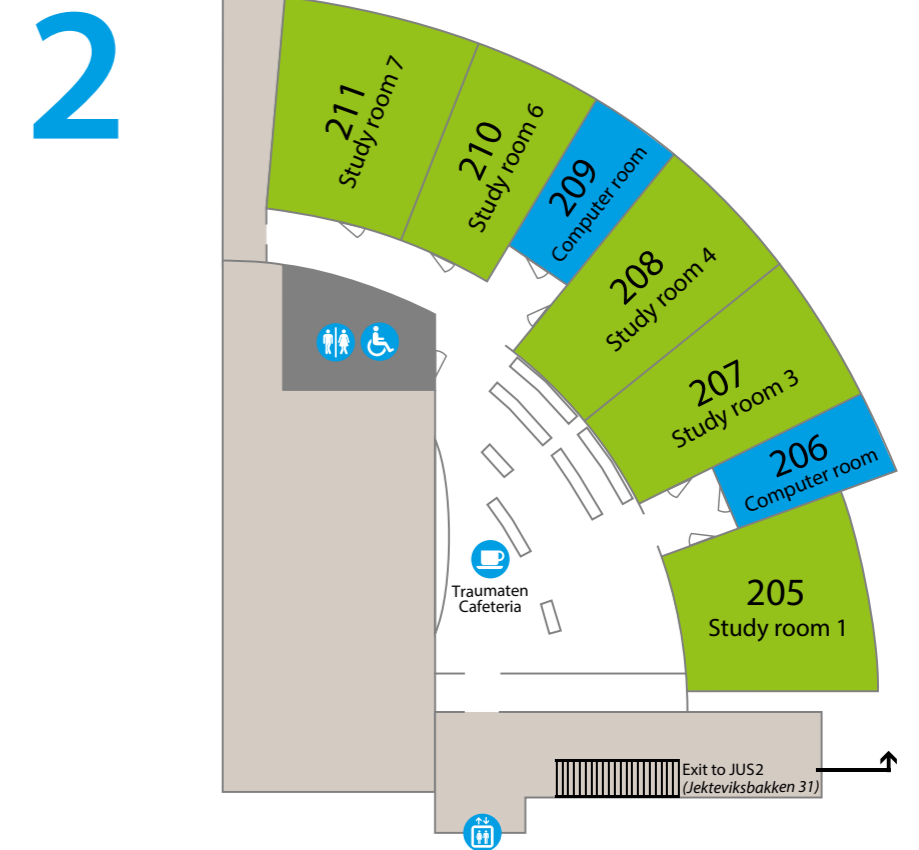

Group work room 1-5 (405-407, 409 and 410)

### Opening hours

**For all:**  
 Entrance doors and study rooms at Dragefjellet skole and JUS1  
 Monday–Thursday 7.30am–7pm  
 Friday 7.30am–3pm  
 Saturday 7.30am–2pm  
 Sunday closed

**For students with a key card:**  
**Dragefjellet skole**  
 Monday–Friday 7.30am–10.30pm  
 Saturday 7.30am–3.30pm  
 Sunday closed